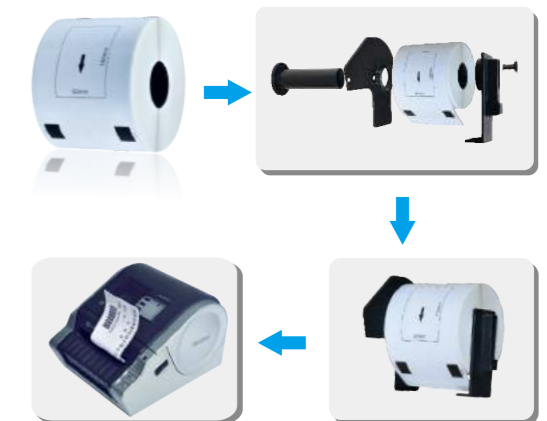

Heat shrink tube tapes (1.5m)

Color \ Width	5.8mm	8.8mm	11.7mm	17.7mm	23.6mm
Black/Clear	HS2-111	HS2-121	HS2-131	HS2-141	HS2-151
Black/White	HS2-211	HS2-221	HS2-231	HS2-241	HS2-251
Black/Yellow	HS2-611	HS2-621	HS2-631	HS2-641	HS2-651

Head cleaning tapes (4m)

Width	6mm	9mm	12mm	18mm	24mm	36mm
Model			TZ2-CL3	TZ2-CL4	TZ2-CL5	TZ2-CL6

HG tapes (8m)

Color \ Width	6mm	9mm	12mm	18mm	24mm	36mm
Black/Clear	HG5-111	HG5-121	HG5-131	HG5-141	HG5-151	HG5-161
Black/White	HG5-211	HG5-221	HG5-231	HG5-241	HG5-251	HG5-261
Black/Red	HG5-411	HG5-421	HG5-431	HG5-441	HG5-451	HG5-461
Black/Blue	HG5-511	HG5-521	HG5-531	HG5-541	HG5-551	HG5-561
Black/Yellow	HG5-611	HG5-621	HG5-631	HG5-641	HG5-651	HG5-661
Black/Green	HG5-711	HG5-721	HG5-731	HG5-741	HG5-751	HG5-761
Black/Gold	HG5-811	HG5-821	HG5-831	HG5-841	HG5-851	HG5-861
Black/Matte Silver	HG5-M911	HG5-M921	HG5-M931	HG5-M941	HG5-M951	HG5-M961
Black/Matte Clear	HG5-M11	HG5-M21	HG5-M31	HG5-M41	HG5-M51	HG5-M61
Black/Flu.Orange	HG5-B11	HG5-B21	HG5-B31	HG5-B41	HG5-B51	HG5-B61
Black/Flu.Yellow	HG5-C11	HG5-C21	HG5-C31	HG5-C41	HG5-C51	HG5-C61
Black/Flu.Green	HG5-D11	HG5-D21	HG5-D31	HG5-D41	HG5-D51	HG5-D61

RD labels used for P-touch TD and QL label printers

Wristband labels

Size	Blue	Pink
Adult : 35mm*260mm*100pcs	PT-W260BU	PT-W260PK
Child : 30mm*217mm*100pcs	PT-W217BU	PT-W217PK

RD detachable thermal labels

Color	Size	Model	Qty
Black/White	62mm×29mm	RD-FL06C3	1300labels/roll

RD continuous length labels

Color	Size	Model
Black/White	102mm×42.8m	RD-S01C2
Black/White	80mm×29.3m	RD-M13C5
Black/White	102mm×29.3m	RD-M01C5

RD die-cut length labels