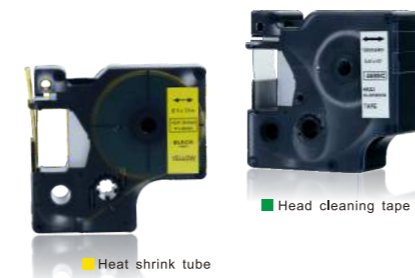

Head cleaning tapes (4m)

Width	12mm	19mm	24mm
Model	4509C	4589C	5379C